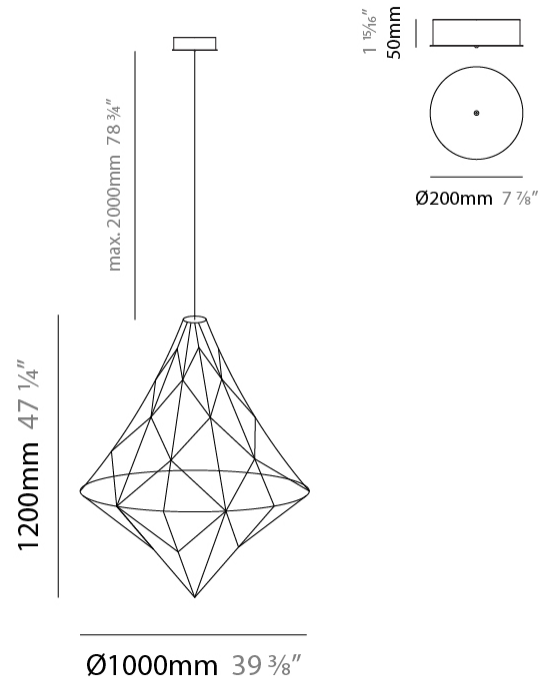

PROJECT
TYPE
SPECIFIER
QUANTITY
DATE

1. To build a product code in our configurator select the specify button on the base model # product page
2. To build a manual product code on this datasheet choose from the options listed below in blue font and add the suffix to the base model #

GENERAL

Series: Nobilis
Brand: Quasar
Division: Design
Mounting Type: Suspension
Mounting Location: Ceiling
Subcategory: Ambient

PHYSICAL

Shape: Abstract
Diameter (mm): 1000
Diameter (in): 39 3/8
Height (mm): 1200
Height (in): 47 1/4
Max. Overall Height (mm): 2700
Max. Overall Height (in): 106 5/16
Light Distribution: Omnidirectional
Weight (kg): 5
Weight (lbs): 11.02
Fixture Finish: [NIC / BRA / BBR](#)
Fixture Material: Metal
Cable Details: 2000mm Cable
Upon Request: Custom Sizes

ELECTRICAL

Number of Lamps: 178
Lamp Type: LED Retrofit
Input Wattage (W): 58.74
Bulb Included: Bulb Included
Max. Wattage Per Lamp (W): 0.33
Lamp Base: E10
[Dimming: Non-Dimming / Phase Dimming (120vac Only)](#)
Driver Included: Yes
Driver Location: Integrated
Driver Type: Constant Voltage - 120/277Vac
Driver Class: Class 2
Input Voltage (V): 120 - 277
Output Voltage (V): 12
Lamp Voltage (V): 12

LED

[Color Temperature (°K): 2600 / 3000 / 3500](#)
Max. Delivered Lumen (lm): 4094 (2600K)
CRI: >90 CRI
Lamp Life (hrs): 50000

OPTICAL

RATINGS AND CERTIFICATIONS

Certified By: Certified for North American Standards
IP rating: IP20