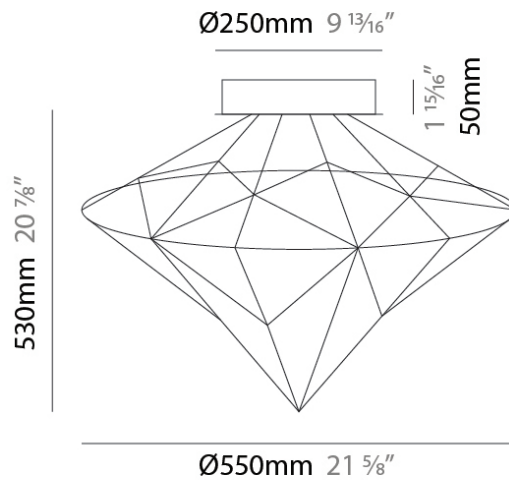

NOBILIS SURFACE

D102034-

base number   LED Dimming   Color Temperature   Finish Options

1. To build a product code in our configurator select the specify button on the base model # product page
2. To build a manual product code on this datasheet choose from the options listed below in blue font and add the suffix to the base model #

GENERAL

Series: Nobilis
Brand: Quasar
Division: Design
Mounting Type: Surface
Mounting Location: Ceiling
Subcategory: Ambient

PHYSICAL

Shape: Abstract
Diameter (mm): 550
Diameter (in): 21 ⁵/₈
Height (mm): 530
Height (in): 20 ⁷/₈
Light Distribution: Omnidirectional
Weight (kg): 3
[Fixture Finish: NIC / BRA / BBR](#)
Fixture Material: Metal
Upon Request: Custom Sizes

ELECTRICAL

Number of Lamps: 52
Lamp Type: LED Retrofit
Input Wattage (W): 17.2
Bulb Included: Bulb Included
Max. Wattage Per Lamp (W): 0.33
Lamp Base: E10
[Dimming: Non-Dimming / Phase Dimming (120vac Only)](#)
Driver Included: Yes
Driver Location: Integrated
Driver Type: Constant Voltage - Universal
Driver Class: Class 2
Input Voltage (V): 120 - 277
Output Voltage (V): 12

LED

[Color Temperature (°K): 2600 / 3000 / 3500](#)
Max. Delivered Lumen (lm): 1541
CRI: >90 CRI
Lamp Life (hrs): 50000

OPTICAL

RATINGS AND CERTIFICATIONS

Certified By: Certified for North American Standards
IP rating: IP20

PROJECT
TYPE
SPECIFIER
QUANTITY
DATE