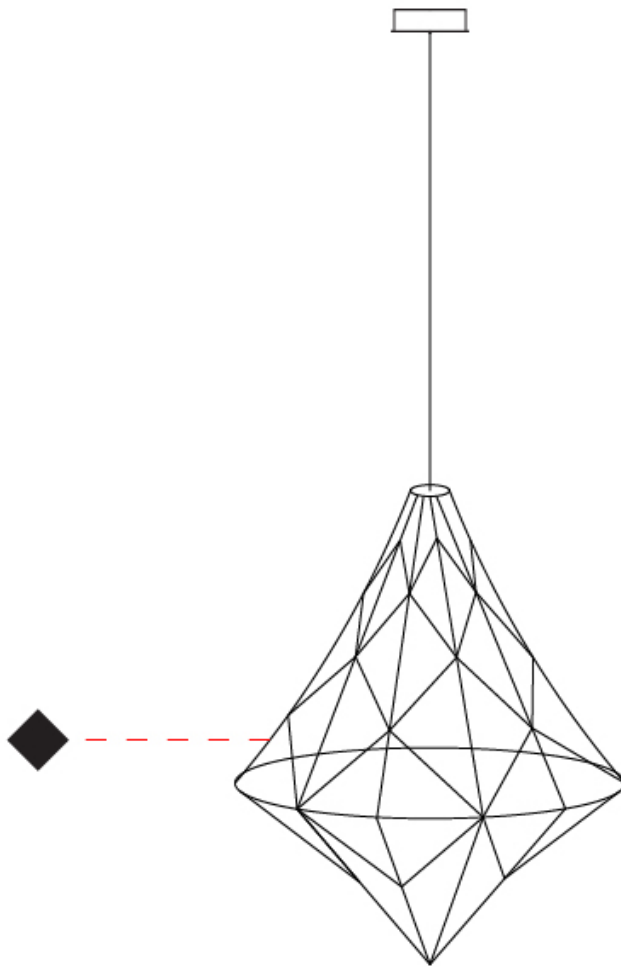

D101338-

PROJECT

TYPE

SPECIFIER

QUANTITY

DATE